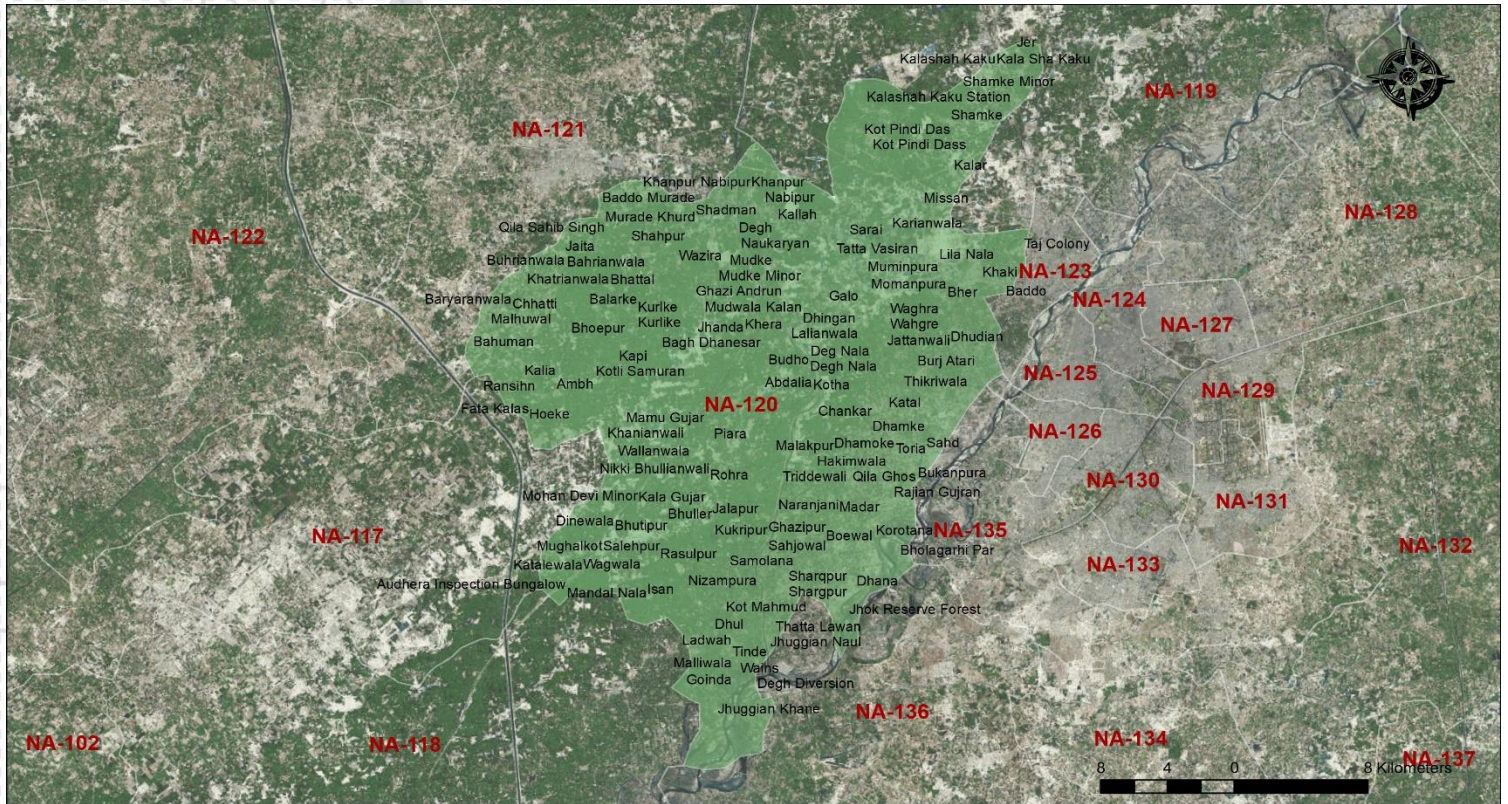

CONSTITUENCY PROFILE

NA-120 SHEIKHUPURA-II

PUNJAB

CONSTITUENCY
POPULATION

842,144

VOTER STATISTICS

Male

218,031

Female

159,323

Total

377,354

45%

of the total population
are registered as voters

POLLING STATIONS

66

Male

58

Female

163

Combined

287

Total

Number of polling stations where
registered voters exceed 1,200

AVERAGE VOTER
AT POLLING STATION

1,315

AVERAGE VOTER
AT POLLING BOOTH

461

LIST OF CONTESTING CANDIDATES

#	Name	Name of Political Party
1	Akhtar Hassan Chaudhary	Pakistan Peoples Party Parliamentarians
2	Arshad Mehmood Chaudhary	Independent
3	Chaudhary Muhammad Ashfaq	Independent
4	Rana Tanveer Hussain	Pakistan Muslim League (Nawaz)
5	Rajab Sharif	Pakistan Freedom Movement
6	Sarfraz Raza	Independent
7	Syed Afzaal Hussain Rizvi	Tehreek-e-Labaik Pakistan
8	Ali Asghar Chaudhary	Pakistan Tehreek-e-Insaf
9	Malik Muhammad Iqbal Jora	All Pakistan Muslim League